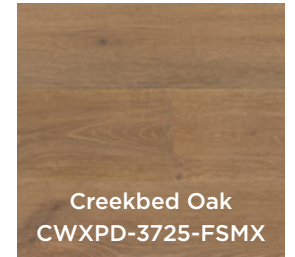

*High Shade Variation