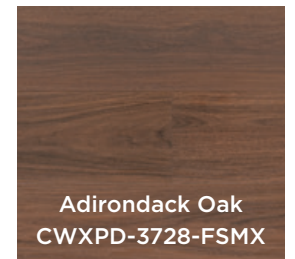

*High Shade Variation